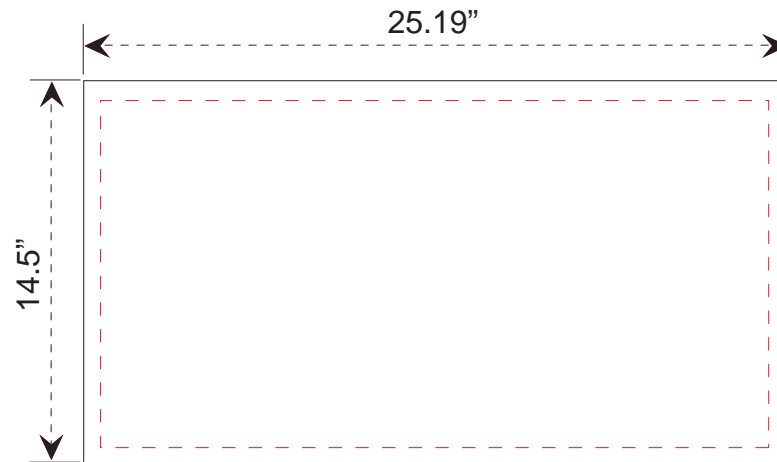

Product Name: Miracle
Process: Direct Print
Material: 1/8" Sintra
Effective Date: 12/01/2009

Pedestal Front Insert

Finished Size: 25.19"w x 14.5"h
Live Area: 24.69"w x 14"h

Add 1/4" bleed around perimeter

NOTE: Graphic files must be @ 150 dpi Finished Size.
DO NOT send Flattened Files. Production can not manipulate
the content, proportion or color of these files.