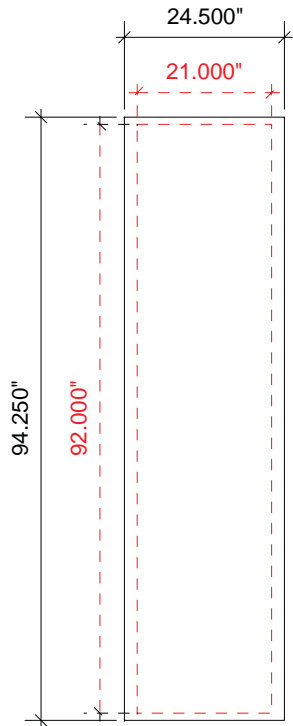

Magellan Miracle Backwall Graphic Dims - 20ft Version

Product Name: Miracle
Process: Colossus 8-Color
Material: Poly Knit 9
Effective Date: 11/11/11

Small Section Graphic

Finished Size: 24.5"w x 94.25"h

Live Area: 21"w x 92"h

Add 1.125" bleed on top and bottom of graphic

Add 1.75" bleed on left and right side of graphic

1/2" Hook Velcro to be sewn into all 4 front sides.

Large Section Graphic

Finished Size: 89"w x 94.25"h

Live Area: 86"w x 92"h

Add 1.125" bleed on top and bottom of graphic

Add 1.5" bleed on left and right side of graphic

1/2" Hook Velcro to be sewn into all 4 front sides.

Large Section Graphic

Finished Size: 89"w x 94.25"h

Live Area: 86"w x 92"h

Add 1.125" bleed on top and bottom of graphic

Add 1.5" bleed on left and right side of graphic

1/2" Hook Velcro to be sewn into all 4 front sides.

Small Section Graphic

Finished Size: 24.5"w x 94.25"h

Live Area: 21"w x 92"h