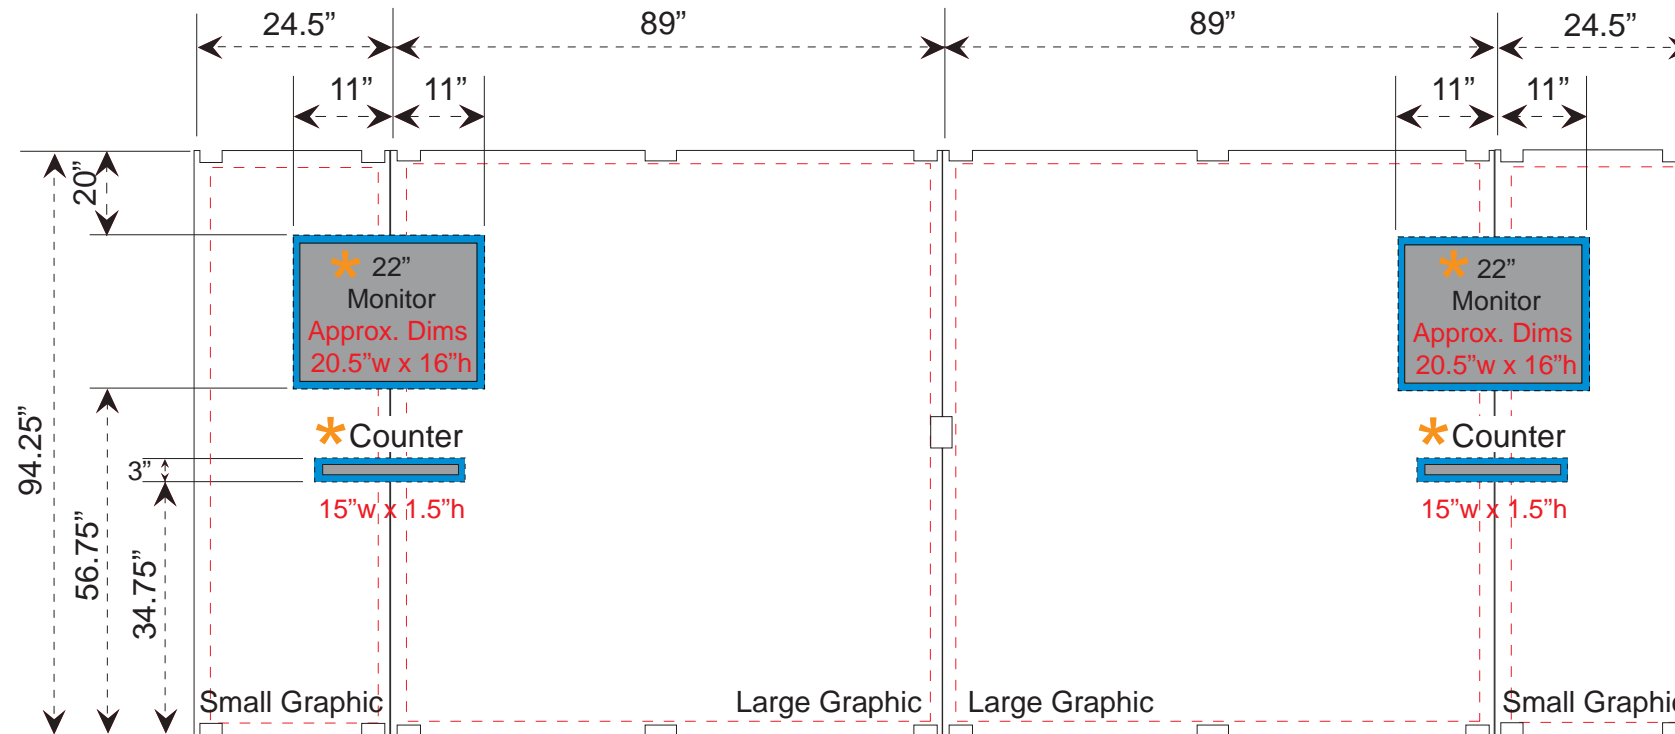

Add 1.125" bleed on top and bottom of graphic

Add 1.5" bleed on left and right side of graphic

1/2" Hook Velcro to be sewn into all 4 front sides.

Small Section Graphic

Finished Size: 24.5"w x 94.25"h

Live Area: 21"w x 92"h

Add 1.125" bleed on top and bottom of graphic

Add 1.75" bleed on left and right side of graphic

1/2" Hook Velcro to be sewn into all 4 front sides.

NOTE: Graphic files must be @ 150 dpi Finished Size.

DO NOT send Flattened Files. Production can not manipulate the content, proportion or color of these files.

Blue Area indicates 3/4" bleed area around the counter and the monitor

* Note: When adding Monitors and Counters to the Magellan Miracle unit, portions of the graphic will be covered. Please design graphic layout according to suggested locations.

Product Name: Miracle
Process: Direct Print
Material: 1/8" Sintra
Effective Date: 12/01/2009

Pedestal Front Insert

Finished Size: 25.19"w x 14.5"h
Live Area: 24.69"w x 14"h

Add 1/4" bleed around perimeter